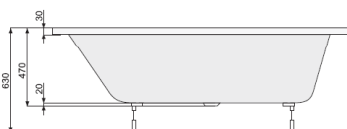

POOLSPA

WINDSOR 180x85

RECTANGULAR BATHTUBS

Product	Catalogue no.
---------	---------------

WINDSOR 180x85

capacity 265 l, depth 47 cm

NUMBER OF JETS

- 4 back jets
- 4-8* side jets
- 2-4* feet jets

* available with TITANIUM only

BATHTUB

bathtub + legs	PWPNT10ZN000000
bathtub + aluframe	PWPNT10ZS000000

WHIRPOOL

whirpool system ECONOMY 1	PHPNT10SO1C0000
whirpool system ECONOMY 2	PHPNT10SO2C0000
whirpool system SMART 1	PHPNT10ST1C0000
whirpool system SMART 2	PHPNT10ST2C0000
whirpool system SMART 2+	PHPNT10ST2C1960
whirpool system TITANIUM	PHPNT10STTC0000