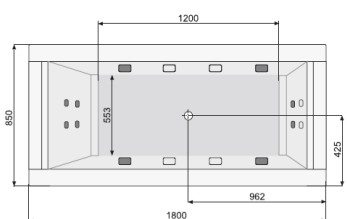

POOLSPA

WINDSOR 180x85

RECTANGULAR BATHTUBS

Product	Catalogue no.
---------	---------------

WINDSOR 180x85

capacity 265 l, depth 47 cm

NUMBER OF JETS

- 4 back jets
- 4-8* side jets
- 2-4* feet jets