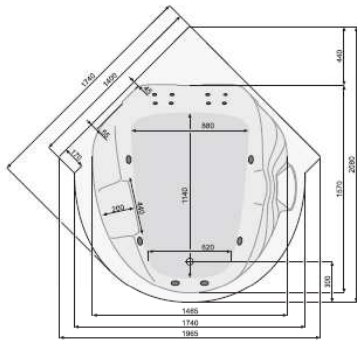

## ROMA 208x140

ORIGINAL BATHTUBS

Product	Catalogue no.
---------	---------------

### ROMA 208x140

capacity 420 l, depth 49 cm