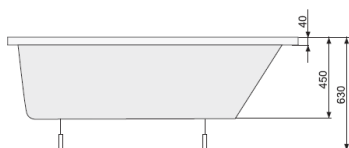

POOLSPA

NICOLE 150x90 (right)

ASYMMETRIC BATHTUBS

Product	Catalogue no.
---------	---------------

NICOLE 150x90 (right)

capacity 185 l, depth 45 cm

NUMBER OF JETS

- 4 back jets
- 4-6* side jets
- 2 feet jets