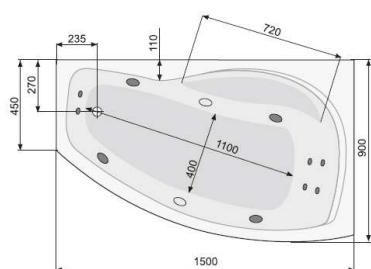

POOLSPA

NICOLE 150x90 (right)

ASYMMETRIC BATHTUBS

Product	Catalogue no.
---------	---------------

NICOLE 150x90 (right)

capacity 185 l, depth 45 cm

NUMBER OF JETS

- 4 back jets
- 4-6* side jets
- 2 feet jets