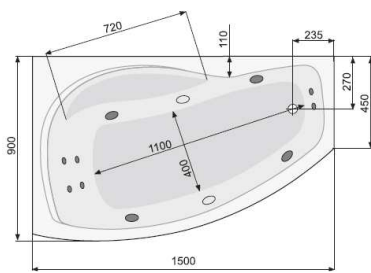

POOLSPA

NICOLE 150x90 (left)

ASYMMETRIC BATHTUBS

Product	Catalogue no.
---------	---------------

NICOLE 150x90 (left)

capacity 185 l, depth 45 cm

NUMBER OF JETS

- 4 back jets
- 4-6* side jets
- 2 feet jets