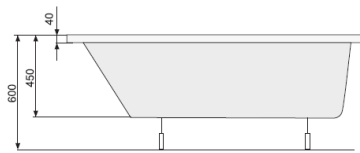

POOLSPA

NICOLE 150x90 (left)

ASYMMETRIC BATHTUBS

Product	Catalogue no.
---------	---------------

NICOLE 150x90 (left)

capacity 185 l, depth 45 cm

NUMBER OF JETS

- 4 back jets
- 4-6* side jets
- 2 feet jets