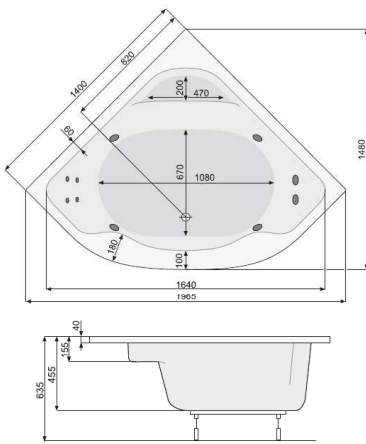

POOLSPA

KLIO 140x140

SYMMETRIC BATHTUBS

	Product	Catalogue no.
KLIO 140x140	BATHTUB	
	bathtubs + legs	PWS3610ZN000000
	bathtub + aluframe	PWS3610ZS000000
WHIRPOOL	WHIRPOOL	
	whirpool system ECONOMY 1	PHS3610SO1C0000
	whirpool system ECONOMY 2	PHS3610SO2C0000
	whirpool system SMART 1	PHS3610ST1C0000
	whirpool system SMART 2	PHS3610ST2C0000
	whirpool system SMART 2+	PHS3610ST2C1960
	whirpool system TITANIUM	PHS3610STTC0000
ACCESSORIES	ACCESSORIES	
	panel	PWODU10OP000000
	overflow set (for bathtub)	PD5000201
	overflow set with water inlet (for bathtub)	PD5000130
	overflow set with water inlet (for water system)	PD5000217
	overflow set with water inlet (for water-air system)	PD5000215
	gel pillow Pico black	PD0000047
	gel pillow Pico grey	PD0000048
	gel pillow Pico light blue	PD0000049
NUMBER OF JETS		
4 back jets		
4 side jets		
2 feet jets		

capacity 320 l, depth 45,5 cm