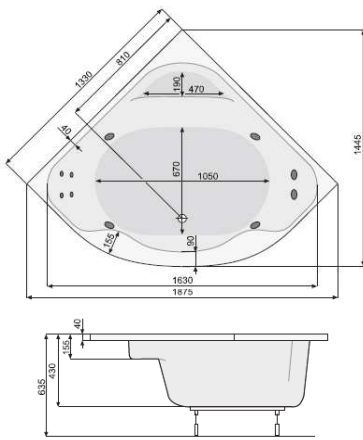

POOLSPA

KLIO 133x133

SYMMETRIC BATHTUBS

Product	Catalogue no.
---------	---------------

KLIO 133x133

capacity 300 l, depth 43 cm

NUMBER OF JETS

- 4 back jets
- 4 side jets
- 2 feet jets

BATHTUB

bathtubs + legs	PWS3510ZN000000
bathtub + aluframe	PWS3510ZS000000

WHIRPOOL

whirlpool system ECONOMY 1	PHS3510SO1C0000
whirlpool system ECONOMY 2	PHS3510SO2C0000
whirlpool system SMART 1	PHS3510ST1C0000
whirlpool system SMART 2	PHS3510ST2C0000
whirlpool system SMART 2+	PHS3510ST2C1960
whirlpool system TITANIUM	PHS3510STTC0000