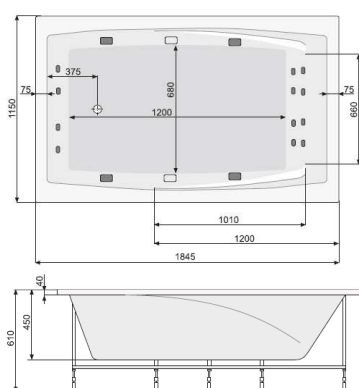

POOLSPA

FANTASY 185x115

RECTANGULAR BATHTUBS

Product	Catalogue no.
---------	---------------

FANTASY 185x115

capacity 415 l, depth 45 cm

NUMBER OF JETS

- 8 back jets
- 4-6* side jets
- 4 feet jets