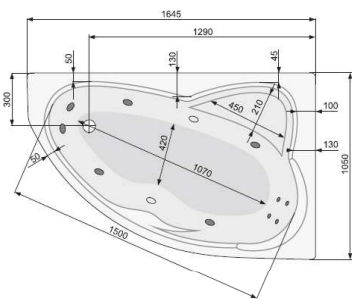

POOLSPA

EUROPA 165x105 (right)

ASYMMETRIC BATHTUBS

Product	Catalogue no.
---------	---------------

EUROPA 165x105 (right)

capacity 220 l, depth 48 cm

NUMBER OF JETS

- 4 back jets
- 4-6* side jets
- 2 feet jets

* available with TITANIUM only

BATHTUB

bathtub + legs	PWA4610ZN000000
bathtub + aluframe	PWA4610ZS000000

WHIRPOOL

whirlpool system ECONOMY 1	PHA4610SO1C0000
whirlpool system ECONOMY 2	PHA4610SO2C0000
whirlpool system SMART 1	PHA4610ST1C0000
whirlpool system SMART 2	PHA4610ST2C0000
whirlpool system SMART 2+	PHA4610ST2C1960
whirlpool system TITANIUM	PHA4610STTC0000