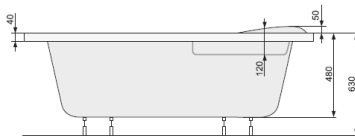

POOLSPA

EUROPA 165x105 (right)

ASYMMETRIC BATHTUBS

Product	Catalogue no.
---------	---------------

EUROPA 165x105 (right)

capacity 220 l, depth 48 cm

NUMBER OF JETS

- 4 back jets
- 4-6* side jets
- 2 feet jets