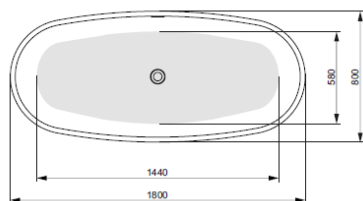

POOLSPA

DP 180x80

FREESTANDING BATHTUBS

Product

Catalogue no.

DP 180x80

capacity 465 l, depth 55 cm

BATHTUB