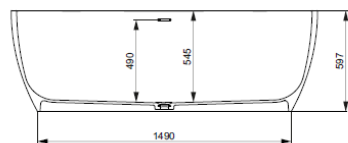

POOLSPA

DP 180x80

FREESTANDING BATHTUBS

Product

Catalogue no.

DP 180x80

capacity 465 l, depth 55 cm

BATHTUB