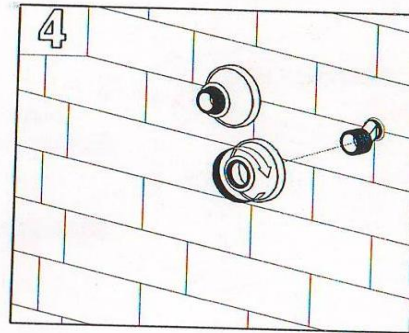

Exquisite Collection
Wall-Mounted Bath Shower Mixer

Model: KEF-16055

Exquisite Collection

Wall-Mounted Bath Shower Mixer

Model: KEF-16055

Unit: mm

Step 1

Fill the gap between the wall and the outlet with silicone. Turn on the valve and allow the water to run freely for 5 minutes. Then turn off the valve.

Step 2

Wrap the bended connector with Teflon tapes. Then screw it into the outlet hole.

Step 3

Adjust the position of the two bended connectors to be horizontal, and make sure the center distance to be 180mm.

Step 4

Install the flange to the bended connector.

Step 5

Put the washer into the fixing nut. Lock the fixing nut onto the bended connector to tight the mixer body.

Step 6

Assemble the straight pipe, fixing plate onto the mixer body, mark the position of the fixing plate (please use a level to make the straight pipe be vertical) and then remove the straight pipe and fixing plate. Drill 4xØ6 holes at the marked position. Then knock the plastic nails in, and install the fixing plate.

Step 7

Install the flange to the fixing plate.

Step 8

a. Twist the straight pipe into the corresponding screw thread of the shower arm.

b. Put the washer into the fixing nut of the straight pipe. Then lock the nut tightly connected to the mixer body.