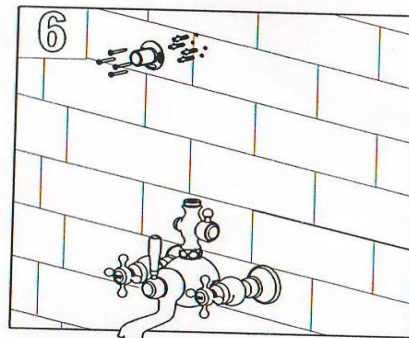

Exquisite Collection
Wall-Mounted Bath Shower Mixer

Model: KEF-16055

Exquisite Collection

Wall-Mounted Bath Shower Mixer

Model: KEF-16055

Unit: mm

Step 1

Fill the gap between the wall and the outlet with silicone. Turn on the valve and allow the water to run freely for 5 minutes. Then turn off the valve.

Step 2

Wrap the bended connector with Teflon tapes. Then screw it into the outlet hole.

Step 3

Adjust the position of the two bended connectors to be horizontal, and make sure the center distance to be 180mm.

Step 4

Install the flange to the bended connector.

Step 5

Put the washer into the fixing nut. Lock the fixing nut onto the bended connector to tight the mixer body.

Step 6

Assemble the straight pipe, fixing plate onto the mixer body, mark the position of the fixing plate (please use a level to make the straight pipe be vertical) and then remove the straight pipe and fixing plate. Drill 4xØ6 holes at the marked position. Then knock the plastic nails in, and install the fixing plate.

Step 7

Install the flange to the fixing plate.

Step 8

a. Twist the straight pipe into the corresponding screw thread of the shower arm.

b. Put the washer into the fixing nut of the straight pipe. Then lock the nut tightly connected to the mixer body.