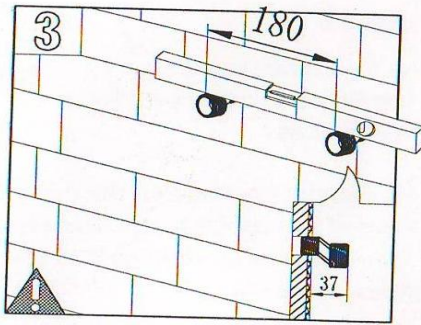

Exquisite Collection
Wall-Mounted Bath Shower Mixer

Model: KEF-16055

Exquisite Collection

Wall-Mounted Bath Shower Mixer

Model: KEF-16055

Unit: mm

Step 1

Fill the gap between the wall and the outlet with silicone. Turn on the valve and allow the water to run freely for 5 minutes. Then turn off the valve.

Step 2

Wrap the bended connector with Teflon tapes. Then screw it into the outlet hole.

Step 3

Adjust the position of the two bended connectors to be horizontal, and make sure the center distance to be 180mm.

Step 4

Install the flange to the bended connector.

Step 5

Put the washer into the fixing nut. Lock the fixing nut onto the bended connector to tight the mixer body.

Step 6

Assemble the straight pipe, fixing plate onto the mixer body, mark the position of the fixing plate (please use a level to make the straight pipe be vertical) and then remove the straight pipe and fixing plate. Drill 4xØ6 holes at the marked position. Then knock the plastic nails in, and install the fixing plate.