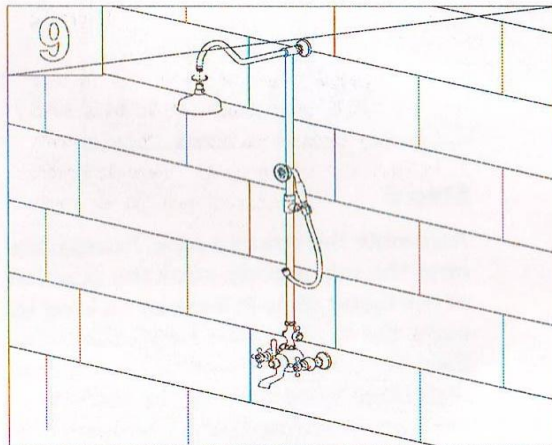

Exquisite Collection
Wall-Mounted Bath Shower Mixer

Model: KEF-16055

Exquisite Collection

Wall-Mounted Bath Shower Mixer

Model: KEF-16055

Unit: mm

Step 1

Fill the gap between the wall and the outlet with silicone. Turn on the valve and allow the water to run freely for 5 minutes. Then turn off the valve.

Step 4

Install the flange to the bended connector.

Step 5

Put the washer into the fixing nut. Lock the fixing nut onto the bended connector to tight the mixer body.

Step 6

Assemble the straight pipe, fixing plate onto the mixer body, mark the position of the fixing plate (please use a level to make the straight pipe be vertical) and then remove the straight pipe and fixing plate. Drill 4xØ6 holes at the marked position. Then knock the plastic nails in, and install the fixing plate.

Step 7

Install the flange to the fixing plate.

Step 8

a. Twist the straight pipe into the corresponding screw thread of the shower arm.

b. Put the washer into the fixing nut of the straight pipe. Then lock the nut tightly connected to the mixer body.

c. Put the washer into the fixing nut of the shower arm. Then lock the nut tightly connected to the fixing plate

Step 9

Install the head shower. Screw one end of the hose into the mixer body, another end to the hand shower, then place the hand shower on the bracket.