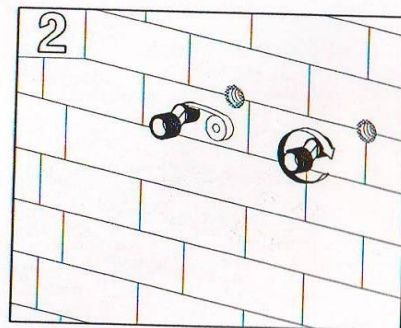

Exquisite Collection
Wall-Mounted Bath Shower Mixer

Model: KEF-16055

Exquisite Collection

Wall-Mounted Bath Shower Mixer

Model: KEF-16055

Unit: mm

Step 1

Fill the gap between the wall and the outlet with silicone. Turn on the valve and allow the water to run freely for 5 minutes. Then turn off the valve.

Step 2

Wrap the bended connector with Teflon tapes. Then screw it into the outlet hole.

Step 3

Adjust the position of the two bended connectors to be horizontal, and make sure the center distance to be 180mm.