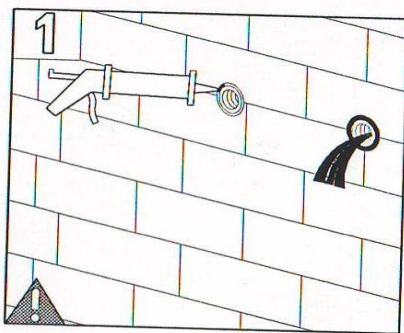

Exquisite Collection
Wall-Mounted Bath Shower Mixer

Model: KEF-16055

Exquisite Collection

Wall-Mounted Bath Shower Mixer

Model: KEF-16055

Unit: mm

Step 1

Fill the gap between the wall and the outlet with silicone. Turn on the valve and allow the water to run freely for 5 minutes. Then turn off the valve.

Step 2

Wrap the bended connector with Teflon tapes. Then screw it into the outlet hole.

Step 3

Adjust the position of the two bended connectors to be horizontal, and make sure the center distance to be 180mm.

Step 4

Install the flange to the bended connector.

Step 5

Put the washer into the fixing nut. Lock the fixing nut onto the bended connector to tight the mixer body.

Step 6

Assemble the straight pipe, fixing plate onto the mixer body, mark the position of the fixing plate (please use a level to make the straight pipe be vertical) and then remove the straight pipe and fixing plate. Drill 4xØ6 holes at the marked position. Then knock the plastic nails in, and install the fixing plate.