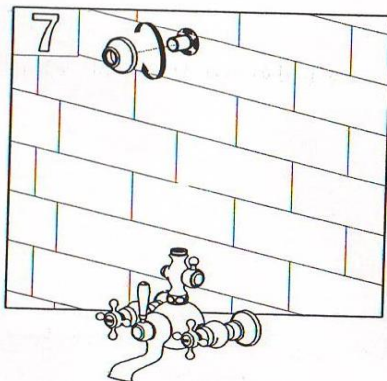

Exquisite Collection
Wall-Mounted Bath Shower Mixer

Model: KEF-16055

Exquisite Collection

Wall-Mounted Bath Shower Mixer

Model: KEF-16055

Unit: mm

Step 1

Fill the gap between the wall and the outlet with silicone. Turn on the valve and allow the water to run freely for 5 minutes. Then turn off the valve.

Step 2

Wrap the bended connector with Teflon tapes. Then screw it into the outlet hole.

Step 3

Adjust the position of the two bended connectors to be horizontal, and make sure the center distance to be 180mm.

Step 4

Install the flange to the bended connector.

Step 5

Put the washer into the fixing nut. Lock the fixing nut onto the bended connector to tight the mixer body.

Step 6

Assemble the straight pipe, fixing plate onto the mixer body, mark the position of the fixing plate (please use a level to make the straight pipe be vertical) and then remove the straight pipe and fixing plate. Drill 4xØ6 holes at the marked position. Then knock the plastic nails in, and install the fixing plate.

Step 7

Install the flange to the fixing plate.

Step 8

a. Twist the straight pipe into the corresponding screw thread of the shower arm.

b. Put the washer into the fixing nut of the straight pipe. Then lock the nut tightly connected to the mixer body.