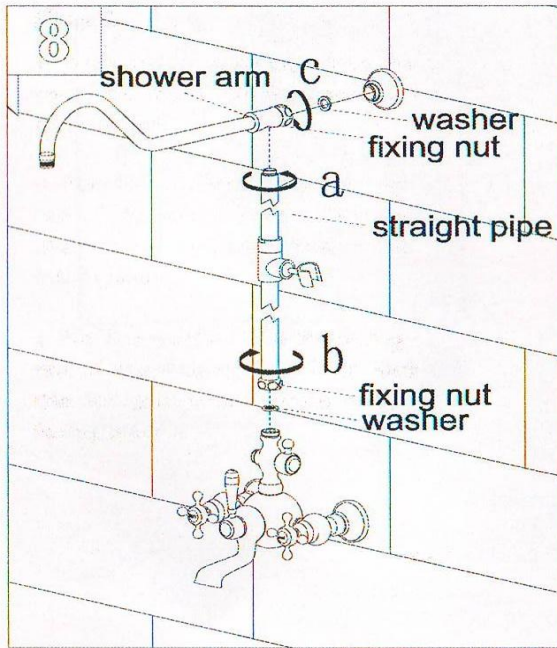

Step 2

Wrap the bended connector with Teflon tapes. Then screw it into the outlet hole.

Step 3

Adjust the position of the two bended connectors to be horizontal, and make sure the center distance to be 180mm.

Step 4

Install the flange to the bended connector.

Step 5

Put the washer into the fixing nut. Lock the fixing nut onto the bended connector to tight the mixer body.

Step 6

Assemble the straight pipe, fixing plate onto the mixer body, mark the position of the fixing plate (please use a level to make the straight pipe be vertical) and then remove the straight pipe and fixing plate. Drill 4xØ6 holes at the marked position. Then knock the plastic nails in, and install the fixing plate.

Step 7

Install the flange to the fixing plate.

Step 8

a. Twist the straight pipe into the corresponding screw thread of the shower arm.

b. Put the washer into the fixing nut of the straight pipe. Then lock the nut tightly connected to the mixer body.

c. Put the washer into the fixing nut of the shower arm. Then lock the nut tightly connected to the fixing plate

Step 9

Install the head shower. Screw one end of the hose into the mixer body, another end to the hand shower, then place the hand shower on the bracket.