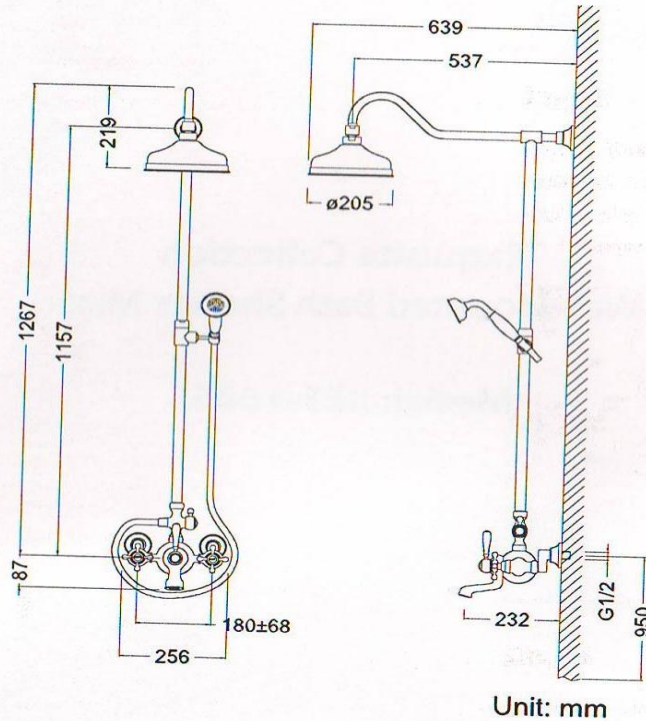

Exquisite Collection
Wall-Mounted Bath Shower Mixer

Model: KEF-16055

Exquisite Collection

Wall-Mounted Bath Shower Mixer

Model: KEF-16055

Unit: mm

Step 1

Fill the gap between the wall and the outlet with silicone. Turn on the valve and allow the water to run freely for 5 minutes. Then turn off the valve.

Step 2

Wrap the bended connector with Teflon tapes. Then screw it into the outlet hole.

Step 3

Adjust the position of the two bended connectors to be horizontal, and make sure the center distance to be 180mm.

Step 4

Install the flange to the bended connector.

Step 5

Put the washer into the fixing nut. Lock the fixing nut onto the bended connector to tight the mixer body.

Step 6

Assemble the straight pipe, fixing plate onto the mixer body, mark the position of the fixing plate (please use a level to make the straight pipe be vertical) and then remove the straight pipe and fixing plate. Drill 4xØ6 holes at the marked position. Then knock the plastic nails in, and install the fixing plate.

Step 7

Install the flange to the fixing plate.

Step 8

a. Twist the straight pipe into the corresponding screw thread of the shower arm.

b. Put the washer into the fixing nut of the straight pipe. Then lock the nut tightly connected to the mixer body.