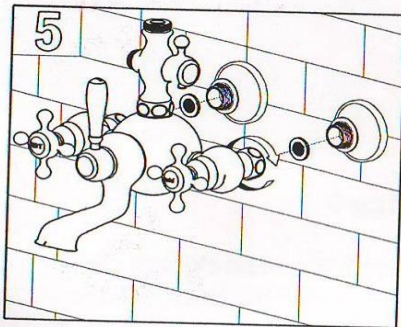

Exquisite Collection
Wall-Mounted Bath Shower Mixer

Model: KEF-16055

Exquisite Collection

Wall-Mounted Bath Shower Mixer

Model: KEF-16055

Unit: mm

Step 1

Fill the gap between the wall and the outlet with silicone. Turn on the valve and allow the water to run freely for 5 minutes. Then turn off the valve.

Step 2

Wrap the bended connector with Teflon tapes. Then screw it into the outlet hole.

Step 3

Adjust the position of the two bended connectors to be horizontal, and make sure the center distance to be 180mm.

Step 4

Install the flange to the bended connector.

Step 5

Put the washer into the fixing nut. Lock the fixing nut onto the bended connector to tight the mixer body.

Step 6

Assemble the straight pipe, fixing plate onto the mixer body, mark the position of the fixing plate (please use a level to make the straight pipe be vertical) and then remove the straight pipe and fixing plate. Drill 4xØ6 holes at the marked position. Then knock the plastic nails in, and install the fixing plate.

Step 7

Install the flange to the fixing plate.

Step 8

a. Twist the straight pipe into the corresponding screw thread of the shower arm.

b. Put the washer into the fixing nut of the straight pipe. Then lock the nut tightly connected to the mixer body.