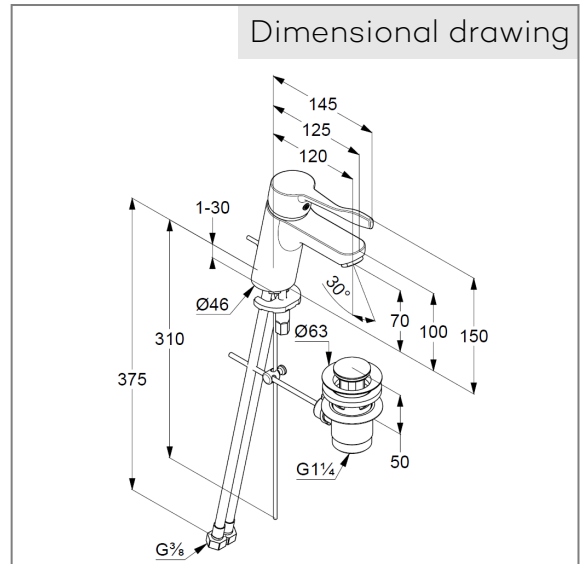

Technical Data

Product: KLUDI PURE&EASY, Care
single lever basin mixer 70, DN 15

Article-Nr.: 372840565

Surface: 05 chrome

Product description

manufacturer KLUDI GmbH & Co. KG
Typ: KLUDI PURE&EASY, Care,
single lever basin mixer 70,
DN 15/ PN 10
Art. Nr. 372840565
basin mixer
single lever mixer
single hole mounted
solid public lever, metal
aerator M24
ceramic cartridge with hotwater safety device
flow rate at 3 bar = 7 l/ min.
flexible hoses G 3/8 DVGW approved
rapid installation set
retractable chain

Product Picture

Dimensional drawing

Flow rate diagram