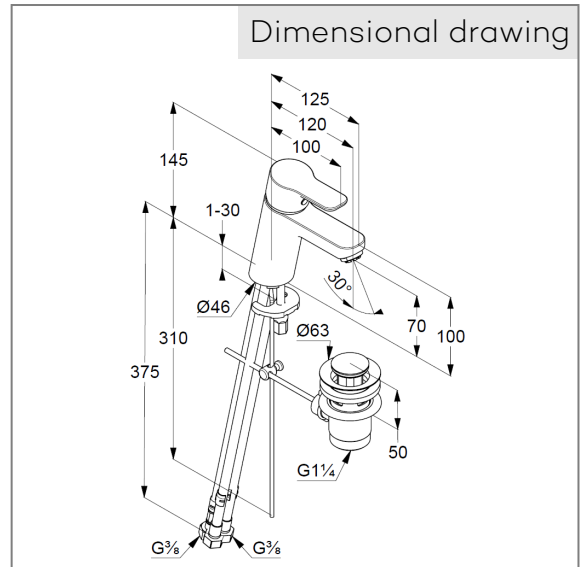

Technical Data

Product: KLUDI PURE&EASY
single lever basin mixer 70
DN 15

Article-Nr.: 372760565

Surface: 05 chrome

Product description

manufacturer KLUDI GmbH & Co. KG
Typ: KLUDI PURE&EASY
single lever basin mixer 70,
DN 15/ PN 10
Art. Nr. 372760565
basin mixer
single lever mixer
for open hot water heaters
single hole mounted
solid lever, metal
aerator M24
ceramic cartridge with hotwater safety device
flow rate at 3 bar = 5 l/ min.
flexible hoses G 3/8 DVGW approved
rapid installation set
pop up waste 1 1/4" metal

Product Picture

Dimensional drawing

Flow rate diagram