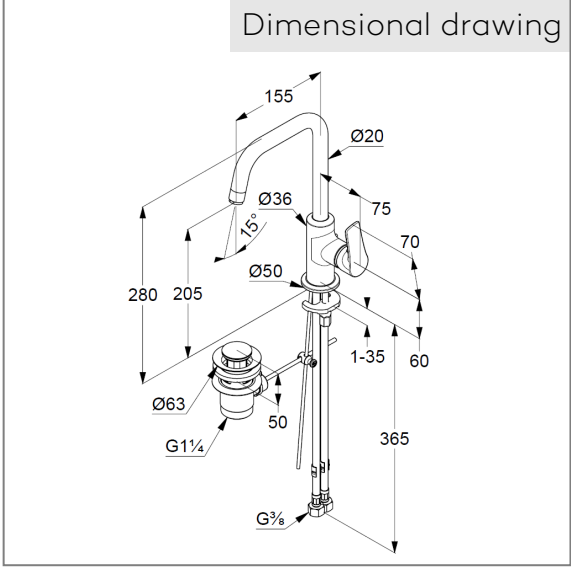

Technical Data

Product: KLU DI PURE&SOLID
 single lever basin mixer,
 DN 15

Article-Nr.: 340250575

Surface: 05 chrome

Product description

manufacturer KLU DI GmbH & Co. KG
 Typ: KLU DI PURE&SOLID
 single lever basin mixer,
 DN 15/ PN 10
 Art. Nr. 340250575
 basin mixer
 single lever mixer
 single hole mounted
 solid lever, metal
 lateral actuation
 Aerator M18 PCA
 ceramic cartridge
 flow rate at 3 bar = 5 l/ min.
 swivel spout (360°)
 flexible hoses G 3/8 DVGW approved
 rapid installation set
 pop up waste 1 1/4" metal

Product Picture

Dimensional drawing

Flow rate diagram