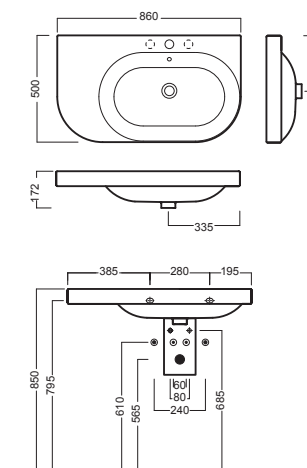

Dh or lh wall-hung washbasins, complete with fixing elements. Can be combined with ceramic siphon cover or with stainless steel towel-holder frames and aesthetic trap.

Washbecken Ausmaß mit rechts – oder linksseitigem Becken, wandhängend, inklusive Halterungen. Ergänztbar mit Halbsäule in Keramik oder mit Handtuchhalter-Strukturen in Edelstahl und ästhetischen Siphon.

INSTALLAZIONE INSTALLATION

sospeso
wall hung

ACCESSORI ACCESSORIES

YR47
fissaggio lavabo
fixing bolt for washbasin

Y0YM01
semicolonna
siphon cover

Y0IQ
fissaggio per semicolonna
fixing bolt for siphon cover

YXMY
sifone di scarico
drain trap

YXMQ (Bl-White)
YXMR (CR-Chrome)
piletta con tappo "Up & Down"
drain siphon with "Up & Down" cap

Y0PB
portasciugamano 86 cm
towel order 86 cm

Y0PC
portasciugamano e
mensola 86 cm
towel order and shelf 86 cm

Y0PD
portasciugamano e
mensola 86 cm sospeso
suspended towel order and
shelf 86 cm

DISEGNO TECNICO TECHNICAL DESIGN

 **01 BIANCO**
WHITE