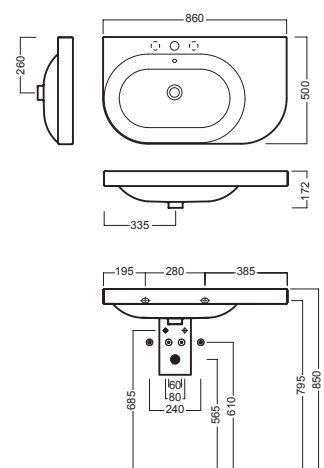

Dh or lh wall-hung washbasins, complete with fixing elements. Can be combined with ceramic siphon cover or with stainless steel towel-holder frames and aesthetic trap.

Washbecken Ausmaß mit rechts – oder linksseitigem Becken, wandhängend, inklusive Halterungen. Ergänztbar mit Halbsäule in Keramik oder mit Handtuchhalter-Strukturen in Edelstahl und ästhetischen Siphon.

INSTALLAZIONE INSTALLATION

sospeso
wall hung

ACCESSORI ACCESSORIES

YR47
fissaggio lavabo
fixing bolt for washbasin

Y0YM01
semicolonna
siphon cover

Y0IQ
fissaggio per semicolonna
fixing bolt for siphon cover

YXMY
sifone di scarico
drain trap

YXMQ (Bl-White)
YXMR (CR-Chrome)
piletta con tappo "Up & Down"
drain siphon with "Up & Down" cap

Y0PB
portasciugamano 86 cm
towel order 86 cm

Y0PC
portasciugamano e
mensola 86 cm
towel order and shelf 86 cm

Y0PD
portasciugamano e
mensola 86 cm sospeso
suspended towel order and
shelf 86 cm

DISEGNO TECNICO TECHNICAL DESIGN

 **01 BIANCO**
WHITE