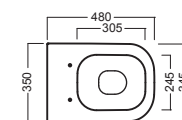

YP64

raccordo scarico parete
PVC wall connection outlet

YXMQ (BI-White)
YXMR (CR-Chrome)
piletta con tappo "Up & Down"
drain siphon with "Up & Down" cap

Y0MK

Y0YN
cassetta MONOLITH
MONOLITH cistern

Y1EY01

sedile frenato
soft close seat cover

DISEGNO TECNICO TECHNICAL DESIGN

01 BIANCO
WHITE