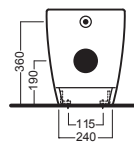

DISEGNO TECNICO TECHNICAL DESIGN