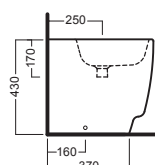

YP64

raccordo scarico parete
PVC wall connection outlet

YXMQ (BI-White)
YXMR (CR-Chrome)
piletta con tappo "Up & Down"
drain siphon with "Up & Down" cap

Y0MK

Y0YN
cassetta MONOLITH
MONOLITH cistern

Y1EY01

sedile frenato
soft close seat cover

DISEGNO TECNICO TECHNICAL DESIGN

01 BIANCO
WHITE