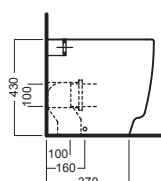

YP64

raccordo scarico parete
PVC wall connection outlet

YXMQ (BI-White)
YXMR (CR-Chrome)
piletta con tappo "Up & Down"
drain siphon with "Up & Down" cap

Y0MK

Y0YN
cassetta MONOLITH
MONOLITH cistern

Y1EY01

sedile frenato
soft close seat cover

DISEGNO TECNICO TECHNICAL DESIGN

01 BIANCO
WHITE