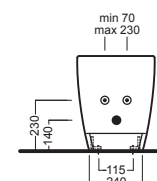

DISEGNO TECNICO TECHNICAL DESIGN