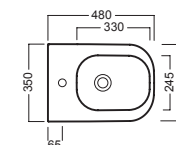

YP64

raccordo scarico parete
PVC wall connection outlet

YXMQ (BI-White)
YXMR (CR-Chrome)
piletta con tappo "Up & Down"
drain siphon with "Up & Down" cap

Y0MK

Y0YN
cassetta MONOLITH
MONOLITH cistern

Y1EY01

sedile frenato
soft close seat cover

DISEGNO TECNICO TECHNICAL DESIGN

01 BIANCO
WHITE