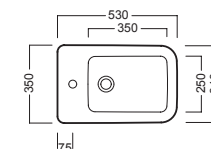

## ACCESSORI ACCESSORIES

**Y0IQ**  
fissaggio orizzontale  
horizontal fixing bolt

**YH17**  
curva tecnica  
PVC "s" trap converter

**YP64**  
raccordo scarico parete  
PVC wall connection outlet

**YXMQ** (BI-White)  
**YXMR** (CR-Chrome)  
piletta con tappo "Up & Down"  
drain siphon with "Up & Down" cap

**Y0MK01**  
**Y0YN01**  
cassetta MONOLITH  
MONOLITH cistern

**Y1FU01**  
sedile frenato  
soft close seat cover

**Y1FT01**  
sedile  
seat cover

## DISEGNO TECNICO TECHNICAL DESIGN

01 BIANCO  
WHITE