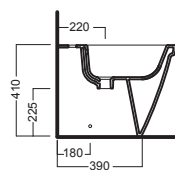

## ACCESSORI ACCESSORIES

**Y0IQ**  
fissaggio orizzontale  
horizontal fixing bolt

**YH17**  
curva tecnica  
PVC "s" trap converter

**YP64**  
raccordo scarico parete  
PVC wall connection outlet

**YXMQ** (BI-White)  
**YXMR** (CR-Chrome)  
piletta con tappo "Up & Down"  
drain siphon with "Up & Down" cap

**Y0MK01**  
**Y0YN01**  
cassetta MONOLITH  
MONOLITH cistern

**Y1FU01**  
sedile frenato  
soft close seat cover

**Y1FT01**  
sedile  
seat cover

## DISEGNO TECNICO TECHNICAL DESIGN

01 BIANCO  
WHITE