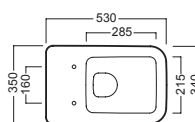

**Y0MK01**  
**Y0YN01**  
cassetta MONOLITH  
MONOLITH cistern

**Y1FU01**  
sedile frenato  
soft close seat cover

**Y1FT01**  
sedile  
seat cover

## DISEGNO TECNICO TECHNICAL DESIGN

01 BIANCO  
WHITE