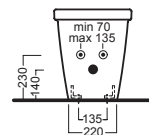

## ACCESSORI ACCESSORIES

**Y0IQ**  
fissaggio orizzontale  
horizontal fixing bolt

**YH17**  
curva tecnica  
PVC "s" trap converter

**YP64**  
raccordo scarico parete  
PVC wall connection outlet

**YXMQ** (BI-White)  
**YXMR** (CR-Chrome)  
piletta con tappo "Up & Down"  
drain siphon with "Up & Down" cap

**Y0MK01**  
**Y0YN01**  
cassetta MONOLITH  
MONOLITH cistern

**Y1FU01**  
sedile frenato  
soft close seat cover

**Y1FT01**  
sedile  
seat cover

## DISEGNO TECNICO TECHNICAL DESIGN

01 BIANCO  
WHITE