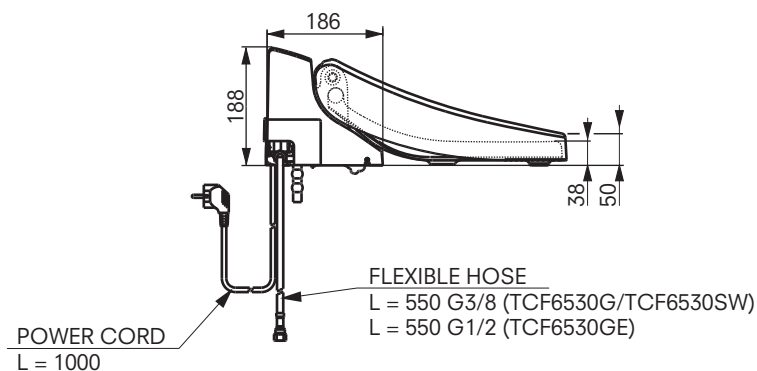

PRODUCT DETAILS

Product code	TCF6530G#NW1, TCF6530GE#NW1 (UK), TCF6530SW#NW1 (CH)
EAN code	40 50663 09350 1 (TCF6530G#NW1) 40 50663 09351 8 (TCF6530GE#NW1) 40 50663 09352 5 (TCF6530SW#NW1)
Size	w390×d480×h188(mm)
Weight	5 kg
Colour	White
Technologies	Warm water nozzle, Heated seat, Deodorizer, PreMist, Dryer

TO BE COMBINED WITH

CF WC, wallhung CW132Y

Weights and measurements shown may be subject to small variations or are indicative.

TECHNICAL DRAWINGS

SCREW LENGTH Ø4X30 (2pcs)