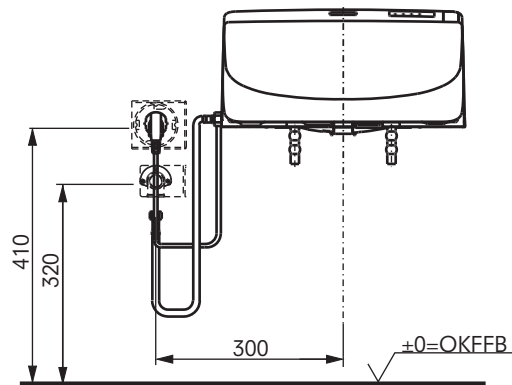

PRODUCT DETAILS

Product code	TCF6530G#NW1, TCF6530GE#NW1 (UK), TCF6530SW#NW1 (CH)
EAN code	40 50663 09350 1 (TCF6530G#NW1) 40 50663 09351 8 (TCF6530GE#NW1) 40 50663 09352 5 (TCF6530SW#NW1)
Size	w390×d480×h188(mm)
Weight	5 kg
Colour	White
Technologies	Warm water nozzle, Heated seat, Deodorizer, PreMist, Dryer

TO BE COMBINED WITH

CF WC, wallhung CW132Y

Weights and measurements shown may be subject to small variations or are indicative.

TECHNICAL DRAWINGS

SCREW LENGTH Ø4X30 (2pcs)