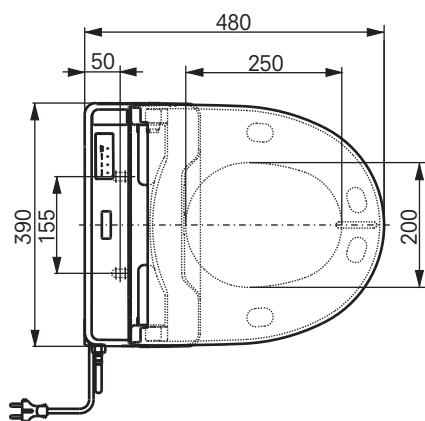

PRODUCT DETAILS

Product code	TCF6530G#NW1, TCF6530GE#NW1 (UK), TCF6530SW#NW1 (CH)
EAN code	40 50663 09350 1 (TCF6530G#NW1) 40 50663 09351 8 (TCF6530GE#NW1) 40 50663 09352 5 (TCF6530SW#NW1)
Size	w390×d480×h188(mm)
Weight	5 kg
Colour	White
Technologies	Warm water nozzle, Heated seat, Deodorizer, PreMist, Dryer

TO BE COMBINED WITH

CF WC, wallhung CW132Y

Weights and measurements shown may be subject to small variations or are indicative.

TECHNICAL DRAWINGS

SCREW LENGTH Ø4X30 (2pcs)